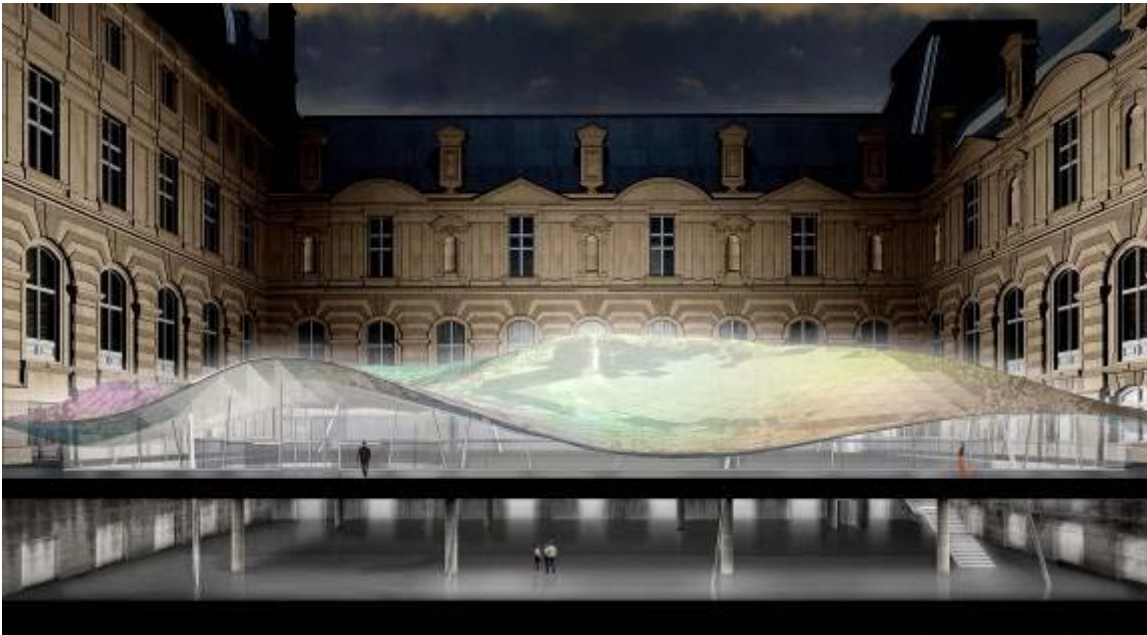

MUSEO DEL LOUVRE, DIPARTIMENTO DELLE ARTI ISLAMICHE – PARIGI